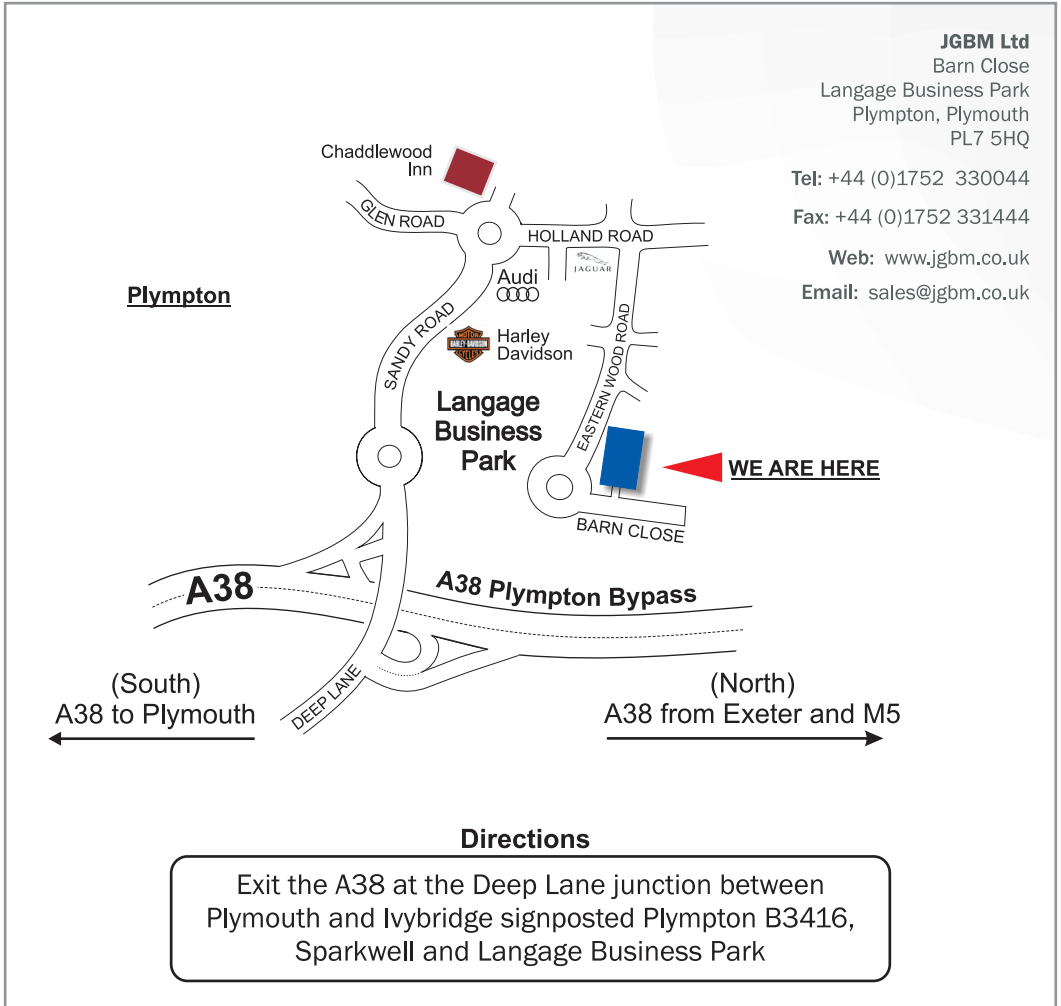

JGBM LOCATION MAP

Warehouse & Office Facilities for JGBM Ltd

JGBM LTD The Proactive Distributor

Contact our Sales Team on 01752 330044 sales@jgbm.co.uk www.jgbm.co.uk